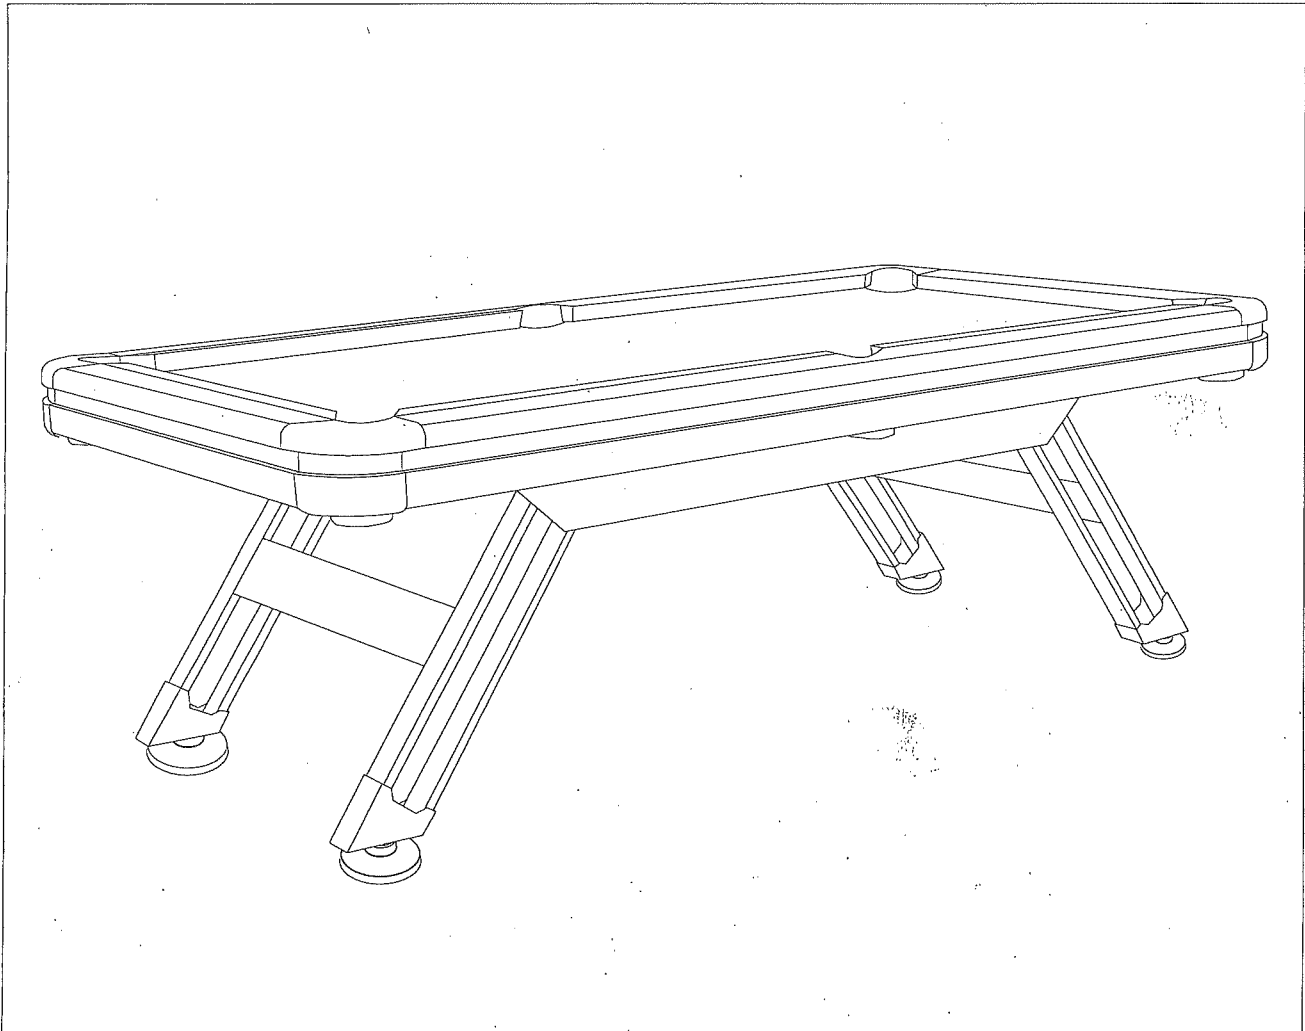

POOL TABLE

Item-No: 6030.290

Parts List

<p>#1</p>  <p>Main Frame 1 piece</p>	<p>#2</p>  <p>Leg A 2 pieces</p>	<p>#3</p>  <p>Leg B 2 pieces</p>	<p>#4</p>  <p>End Leg Panel 2 pieces</p>
<p>#5</p>  <p>Side Leg Panel 2 pieces</p>	<p>#6</p>  <p>Leg Cap 4 pieces</p>	<p>#7</p>  <p>Leg Leveler 4 pieces</p>	<p>#8</p>  <p>5/16" Washer 12 pieces</p>
<p>#9</p>  <p>5/16" X 1-1/4" Bolt 12 pieces</p>	<p>#10</p>  <p>1/4" X 2-3/4" Bolt 8 pieces</p>	<p>#11</p>  <p>1/4" Nut 12 pieces</p>	<p>#12</p>  <p>1/4" Washer 12 pieces</p>
<p>#13</p>  <p>T4X28mm Screw 12 pieces</p>	<p>#14</p>  <p>T4X12mm Screw 8 pieces</p>	<p>#15</p>  <p>1/4" Spring 12 pieces</p>	<p>#16</p>  <p>5/16" Spring 12 pieces</p>
<p>#17</p>  <p>1/4" X 3" Bolt 4 pieces</p>	<p>#18</p>  <p>Cue 2 pieces</p>	<p>#19</p>  <p>Chalk 2 pieces</p>	<p>#20</p>  <p>Triangle 1 piece</p>
<p>#21</p>  <p>Brush 1 pieces</p>	<p>#22</p>  <p>Bola de billar 1 Set</p>	<p>#23</p>  <p>Wrench-A 1 piece</p>	<p>#24</p>  <p>Wrench-B 1 piece</p>

Step: 1

Step: 2

Step: 3

Step: 4